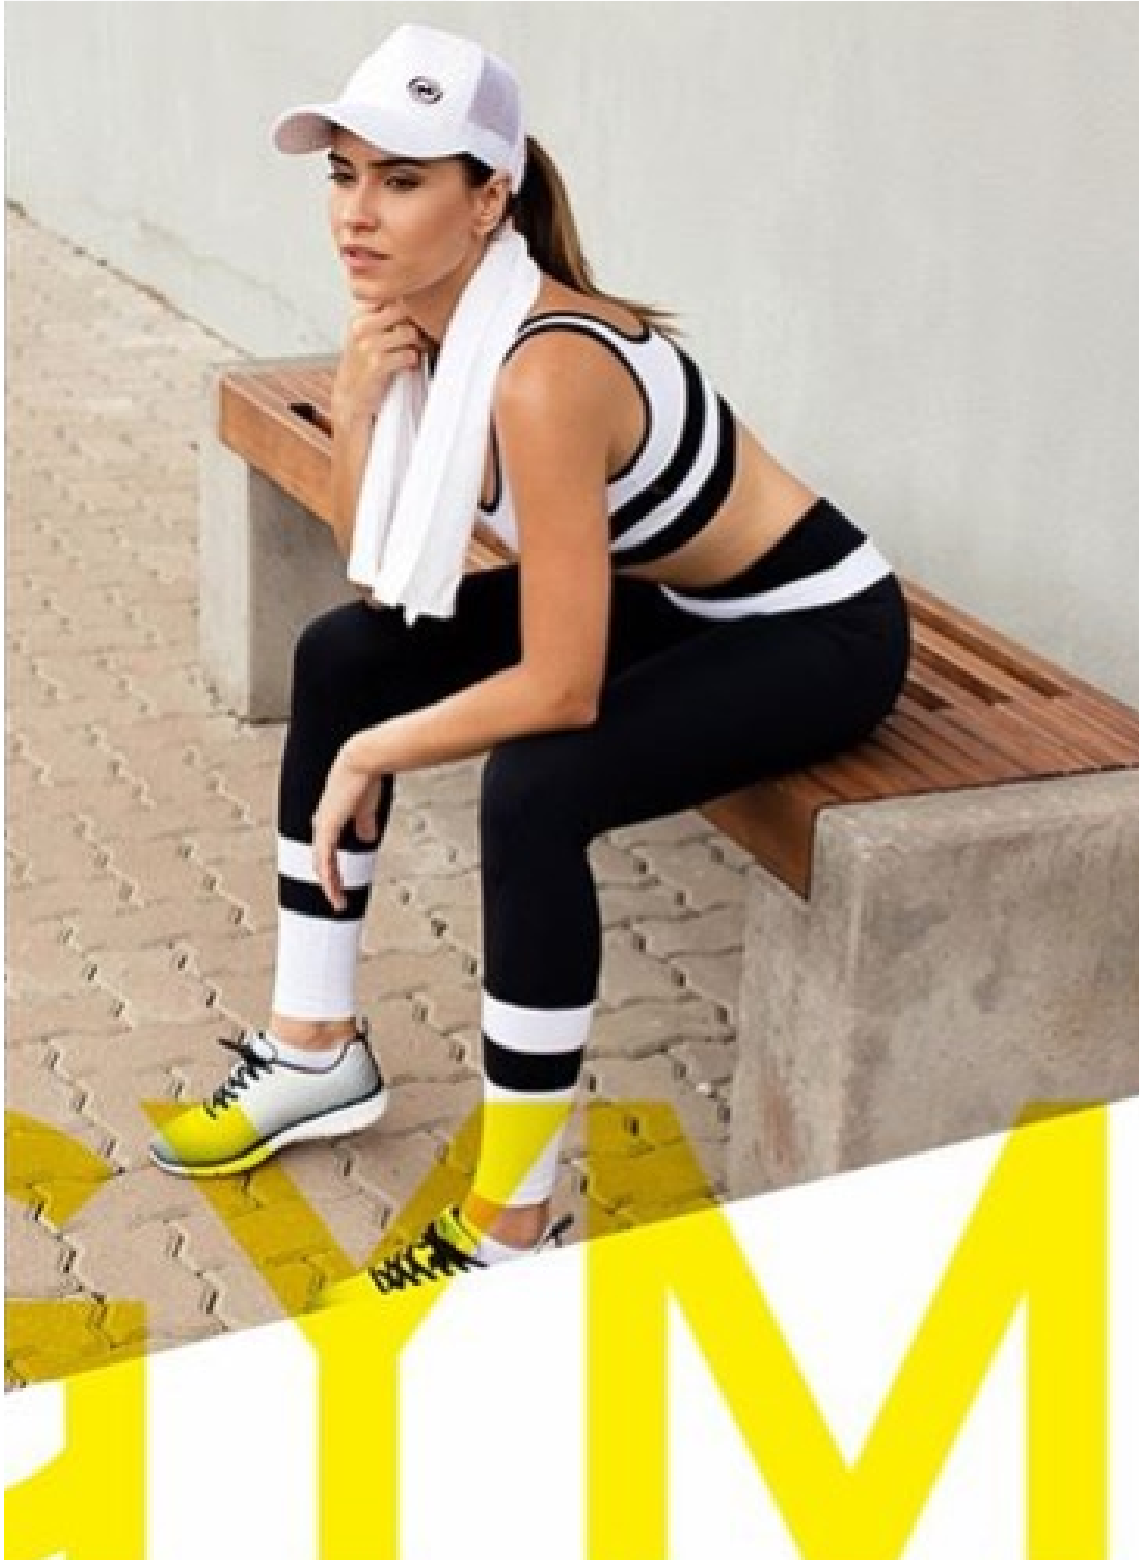

JULIANA SAMPAIO

height 5'9" · bust 33" · cup B/C · waist 24.5" · hips 35.5" · dress 36 EU/6 US/8 UK
shoes size 40 EU/9 US/6.5 UK · hair brown · eyes brown